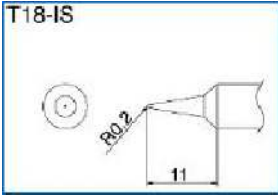

# T18 SERIES TIPS

FOR 900M-ESD, 907-ESD, 913, FX-600  
FX-8801, FX-8802, FX-8803

UNIT: mm (inch)